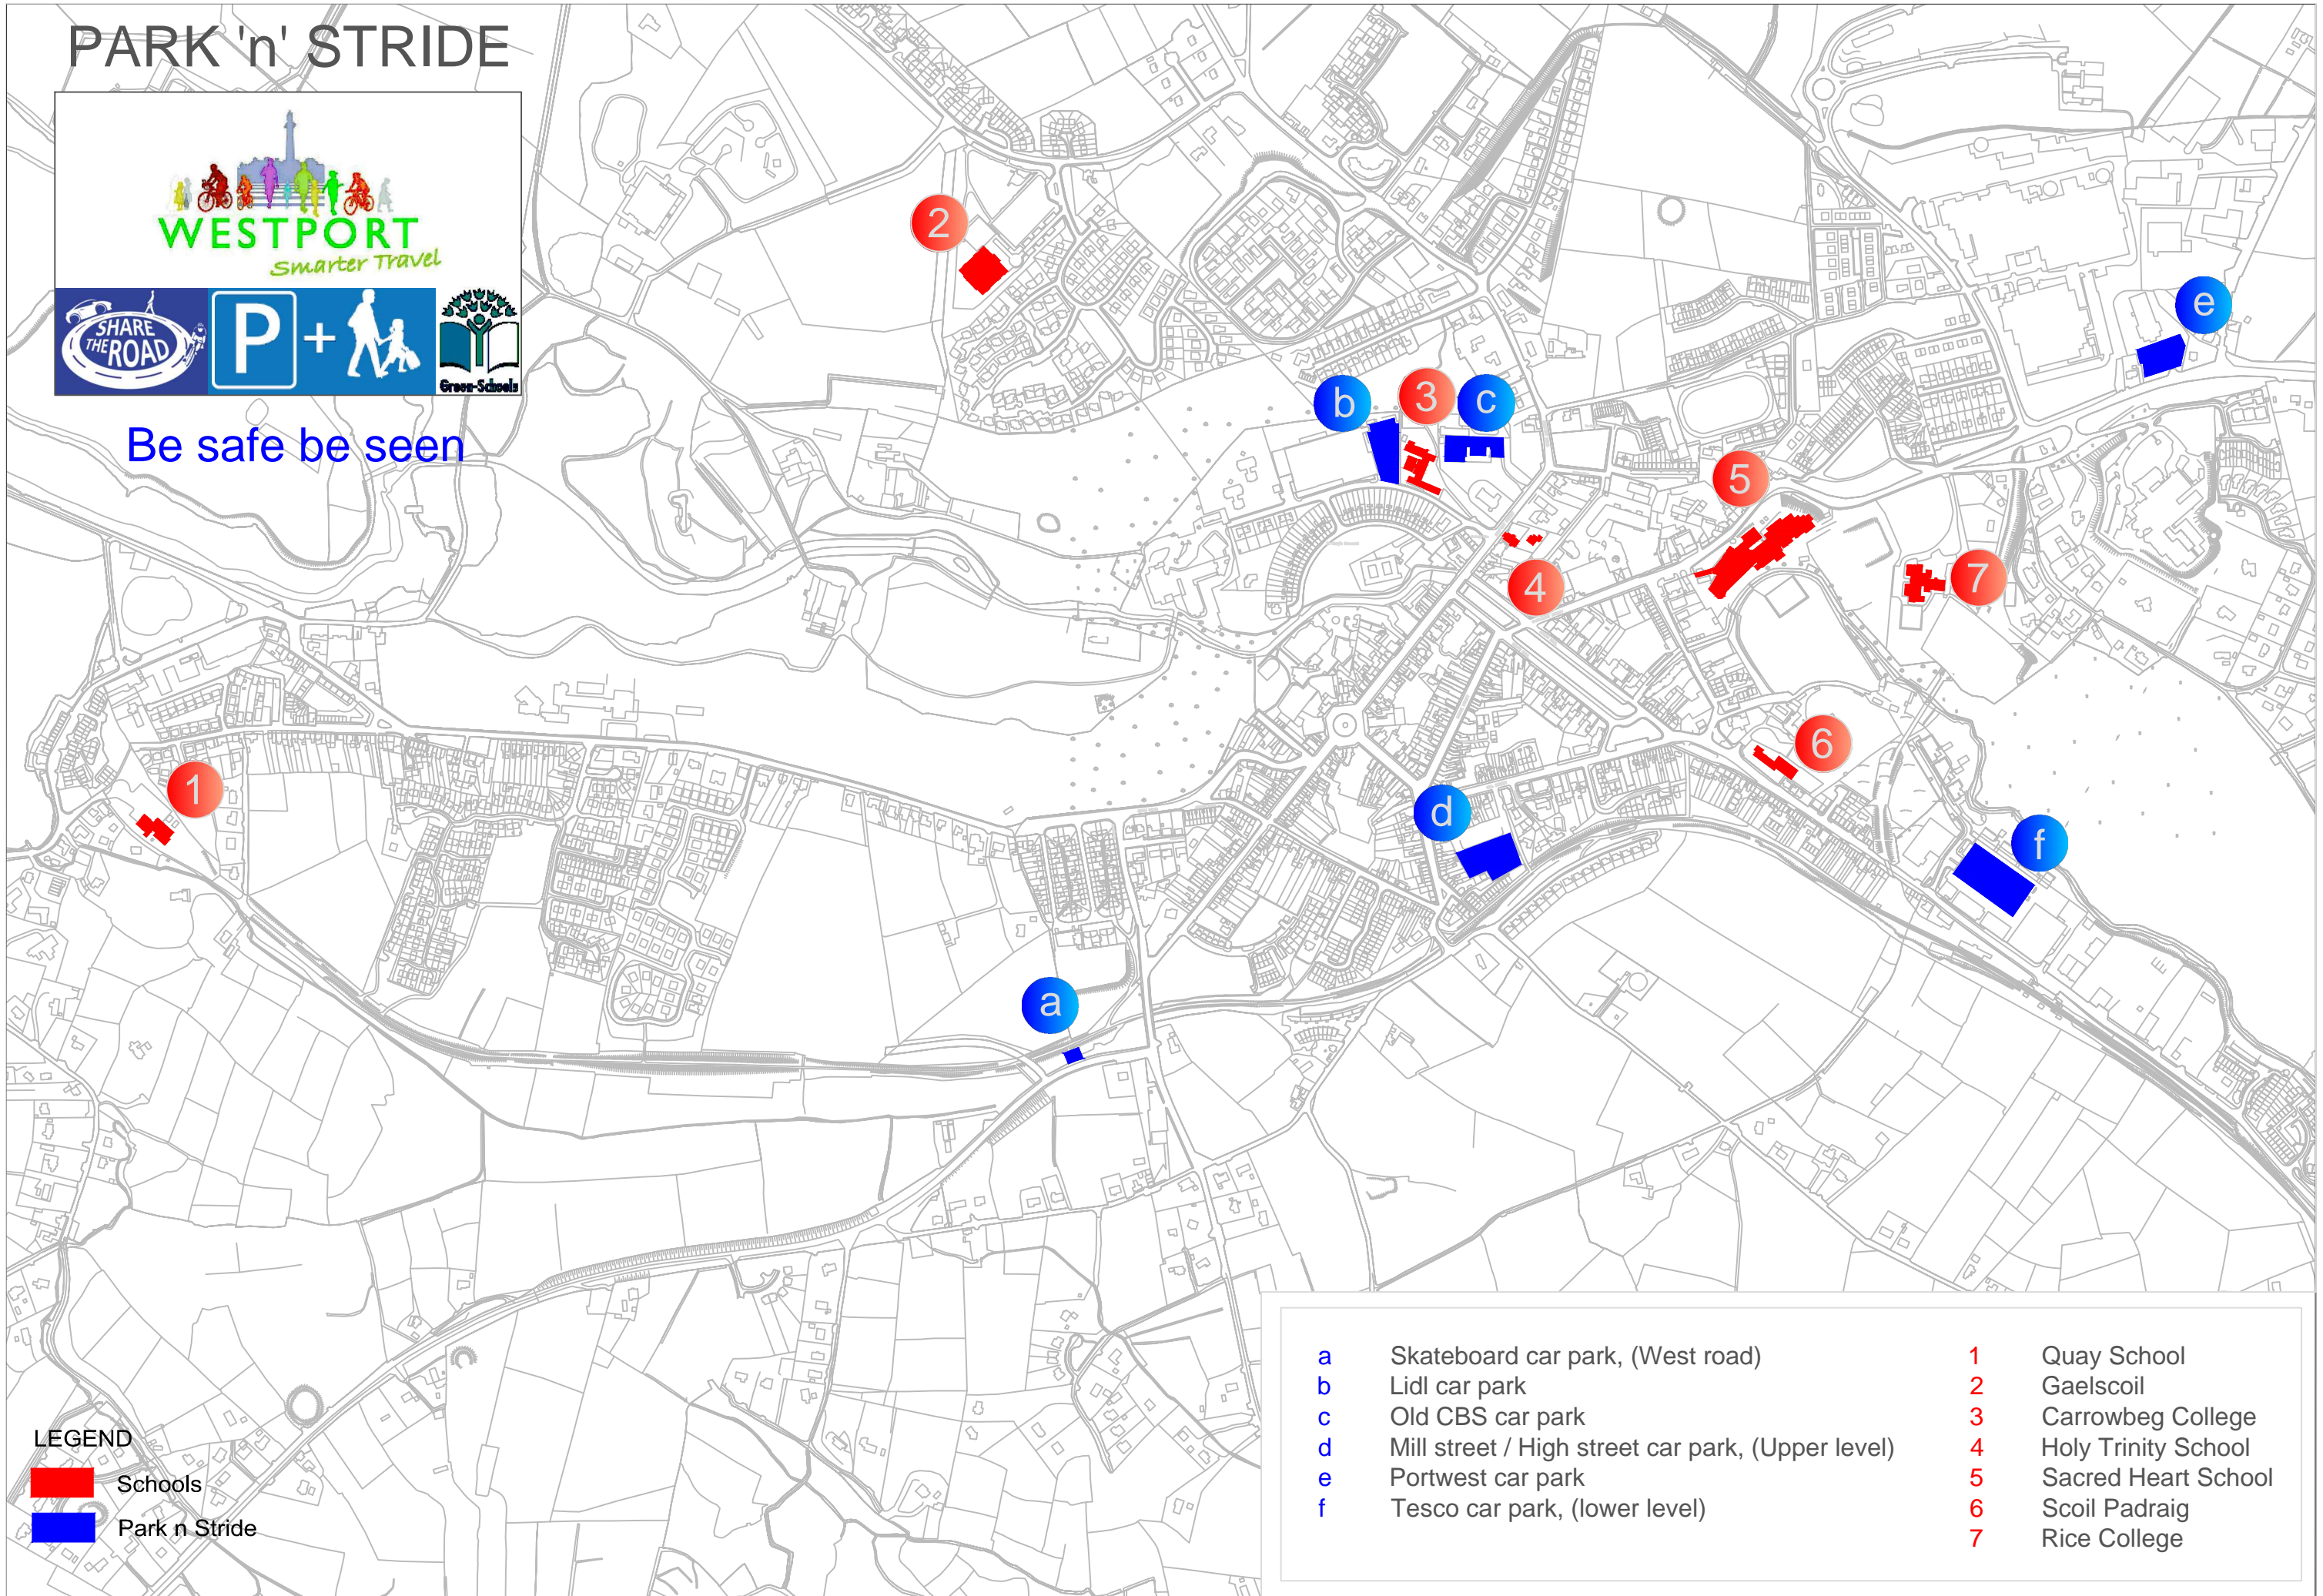

# PARK 'n' STRIDE

Be safe be seen

**LEGEND**  
■ Schools  
■ Park n Stride

- |   |   |   |                     |
|---|---|---|---------------------|
| a | Skateboard car park, (West road)                  | 1 | Quay School         |
| b | Lidl car park                                     | 2 | Gaelscoil           |
| c | Old CBS car park                                  | 3 | Carrowbeg College   |
| d | Mill street / High street car park, (Upper level) | 4 | Holy Trinity School |
| e | Portwest car park                                 | 5 | Sacred Heart School |
| f | Tesco car park, (lower level)                     | 6 | Scoil Padraig       |
|   |   | 7 | Rice College        |